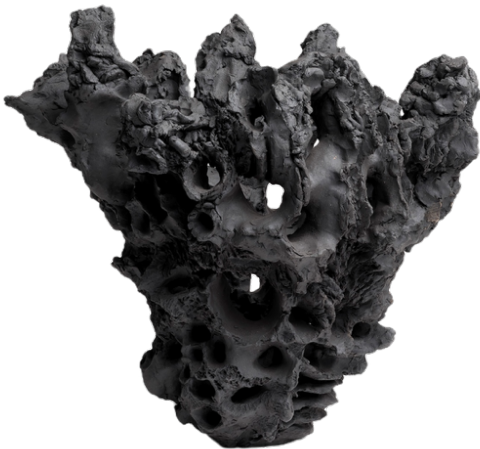

10" x 12" x 2"

Ceramic Stoneware

\$600

Additional Photos and details

Available

Midnight Moon

12" x 12" x 12"

Ceramic Stoneware

\$1200

Additional photos and details

Mountain Scape

15 x 14 x 13

Ceramic Stoneware

\$1200

Additional photos and details

Quill Wing